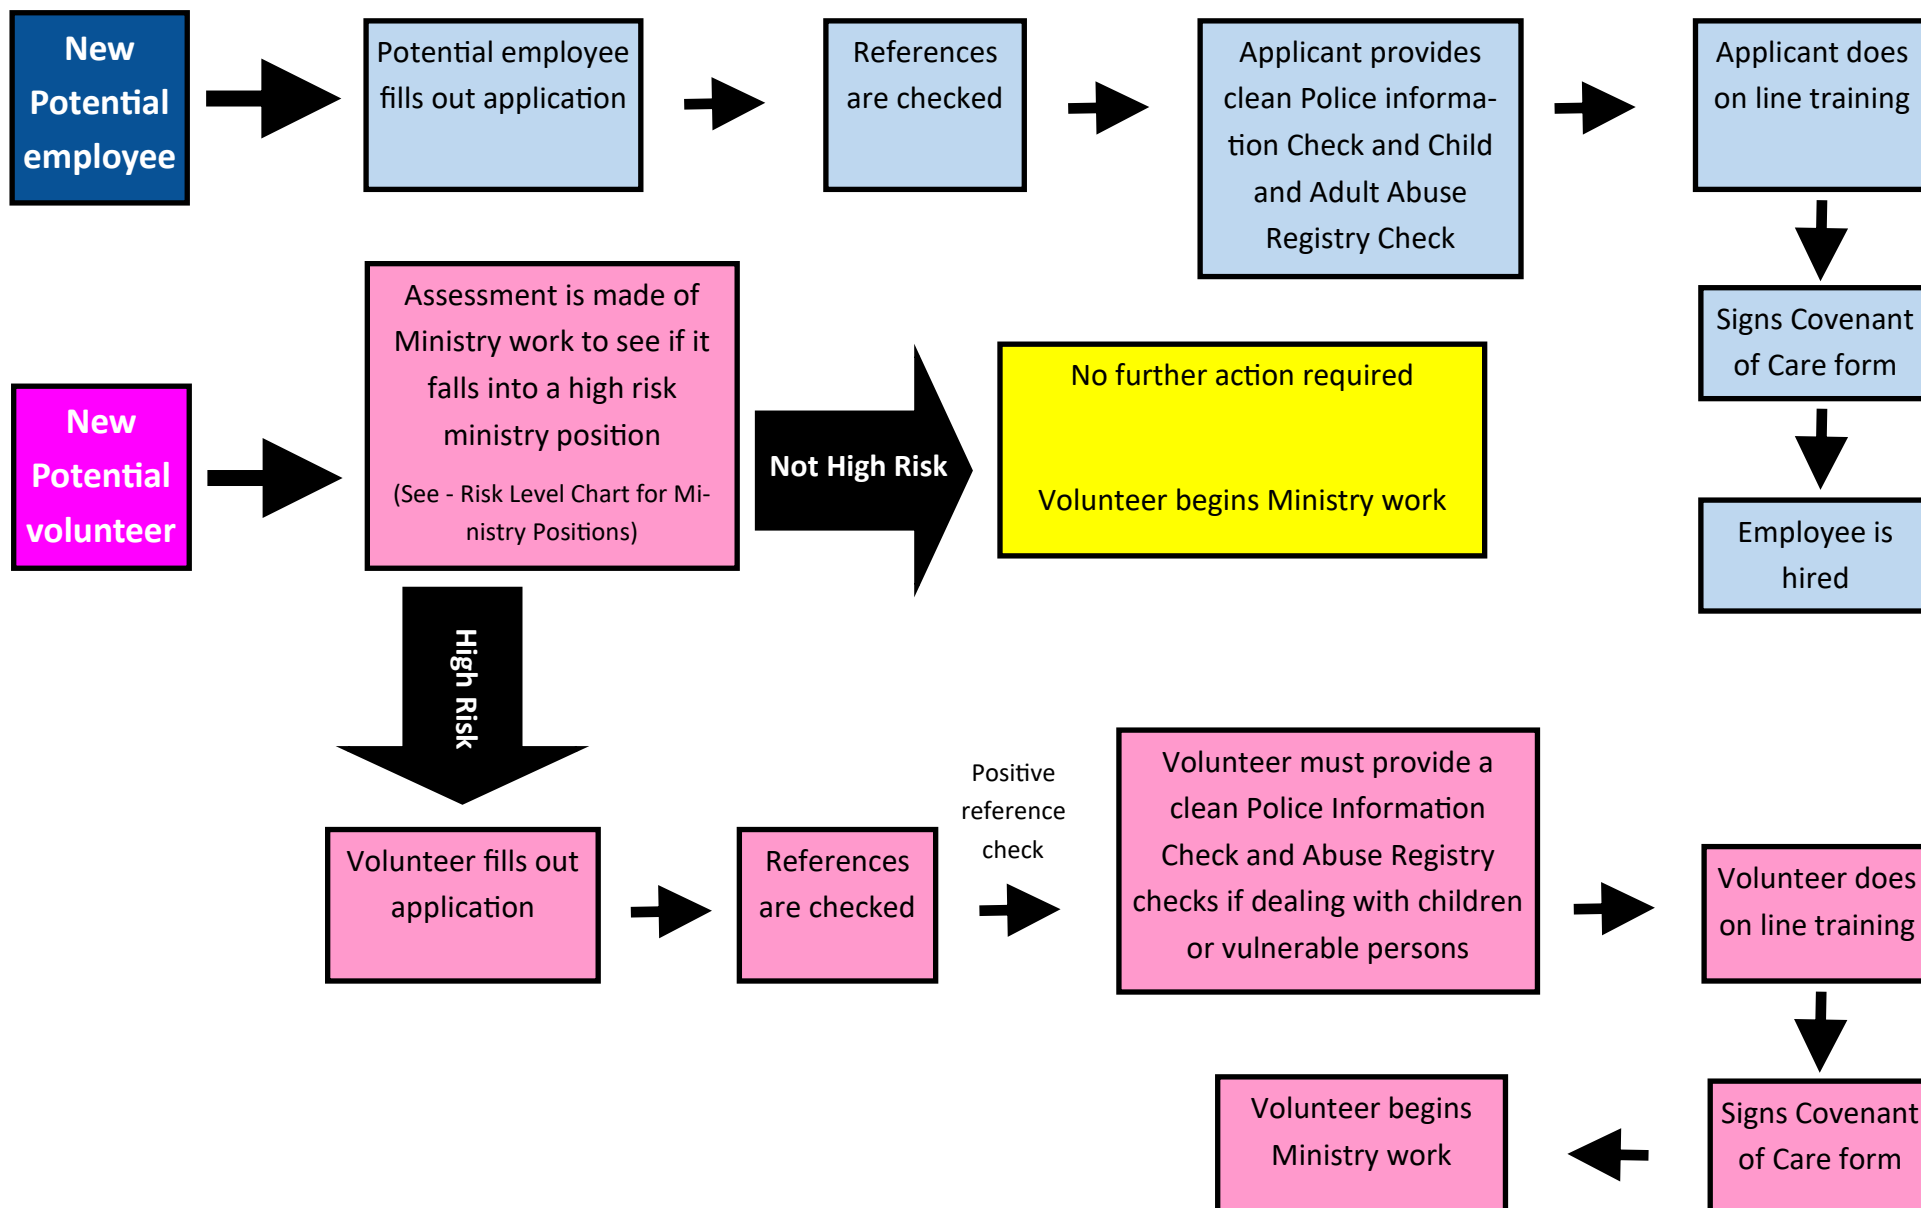

St. Boniface Safe Church Environment—Employee / Volunteer Screening Process

All screening documents must be kept by the parish in a safe/locked location permanently.